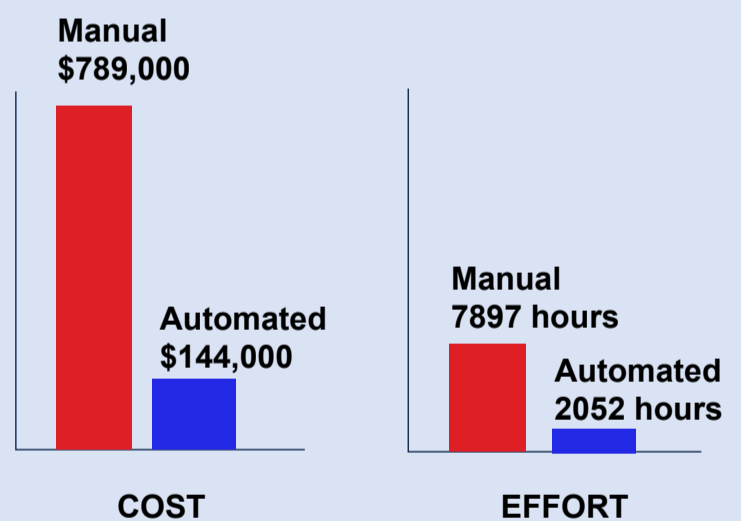

Efficiency You Can Achieve

The nFolks Services Team Delivers!

Get started with the no charge assessment. Ask us for the questionnaire to get you started.

Get it done right with nFolks. Our proven methodology, technical expertise, and software accelerators ensure a smooth and secure data movement. The nFolks DataDios suite safeguards your information throughout upgrades and modernization. We deliver data confidence, so you can focus on your business success. nFolks mitigates risk and prevents data loss, providing peace of mind for any complex data move.

Move your data with confidence - get nFolks.

Pricing Options - Get a Custom Quote.

Contact our team to discuss the best governance options for your organization. With Metadata Sync, you have the flexibility to select licensing terms, support levels, and capacity that works for your needs:

- Subscription and Perpetual options.
- Standard and Extended support options.
- Self-paced training.
- Consulting and expert services.
- Pricing based on the total number of tables or files.

Contact us

(425)533-9681 contact@nfolksdata.com www.nfolksdata.com